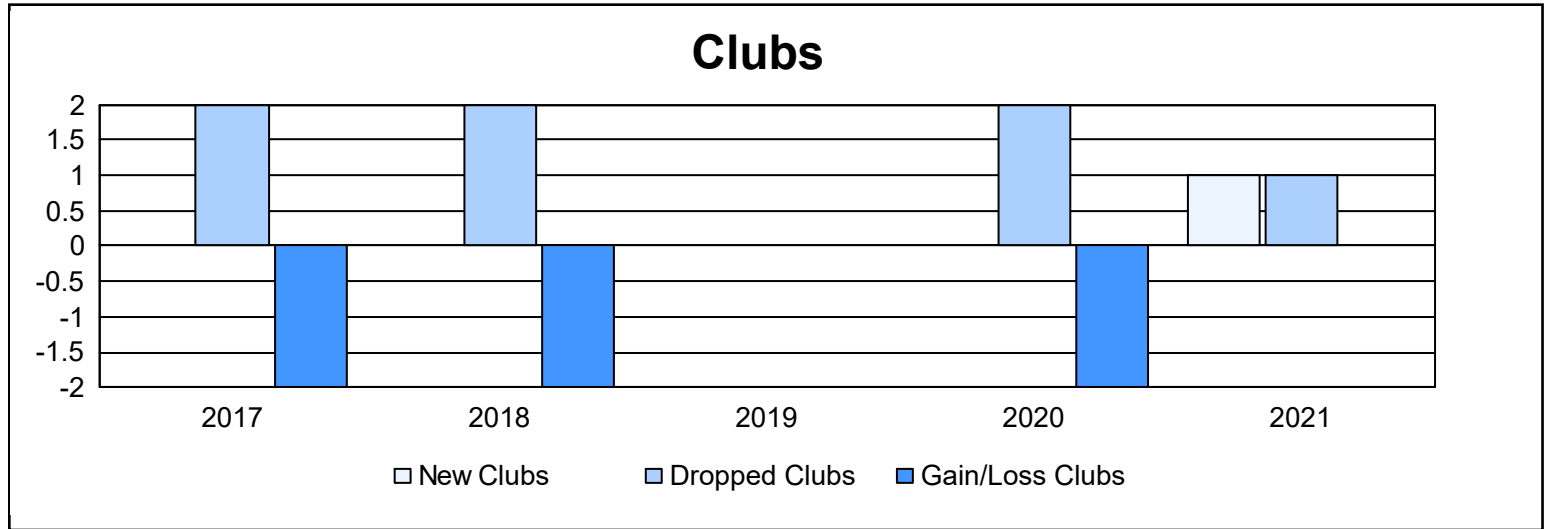

Year	New Clubs	Dropped Clubs	Gain/ Loss Clubs	New Members	Charter Members	Reinstate Members	Transfer Members	Total Member Added	Total Members Dropped	Gain/ Loss Members
2016-2017	0	2	-2	124	0	2	5	131	180	-49
2017-2018	0	2	-2	84	0	8	3	95	166	-71
2018-2019	0	0	0	117	0	3	5	125	111	14
2019-2020	0	2	-2	61	1	14	16	92	163	-71
2020-2021	1	1	0	46	27	8	4	85	115	-30
<b>Average</b>	<b>0</b>	<b>1</b>	<b>-1</b>	<b>86</b>	<b>6</b>	<b>7</b>	<b>7</b>	<b>106</b>	<b>147</b>	<b>-41</b>

### Membership Composition June 2021 Cumulative