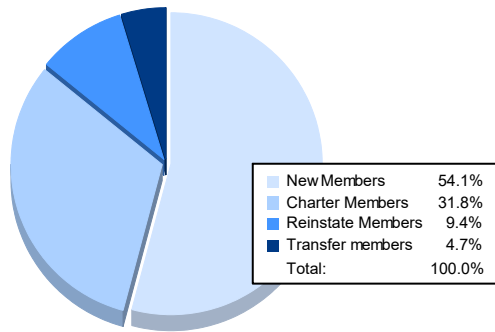

Year	New Clubs	Dropped Clubs	Gain/ Loss Clubs	New Members	Charter Members	Reinstate Members	Transfer Members	Total Member Added	Total Members Dropped	Gain/ Loss Members
2016-2017	0	2	-2	124	0	2	5	131	180	-49
2017-2018	0	2	-2	84	0	8	3	95	166	-71
2018-2019	0	0	0	117	0	3	5	125	111	14
2019-2020	0	2	-2	61	1	14	16	92	163	-71
2020-2021	1	1	0	46	27	8	4	85	115	-30
<b>Average</b>	<b>0</b>	<b>1</b>	<b>-1</b>	<b>86</b>	<b>6</b>	<b>7</b>	<b>7</b>	<b>106</b>	<b>147</b>	<b>-41</b>

### Membership Composition June 2021 Cumulative

### Gender Composition June 2021 Cumulative