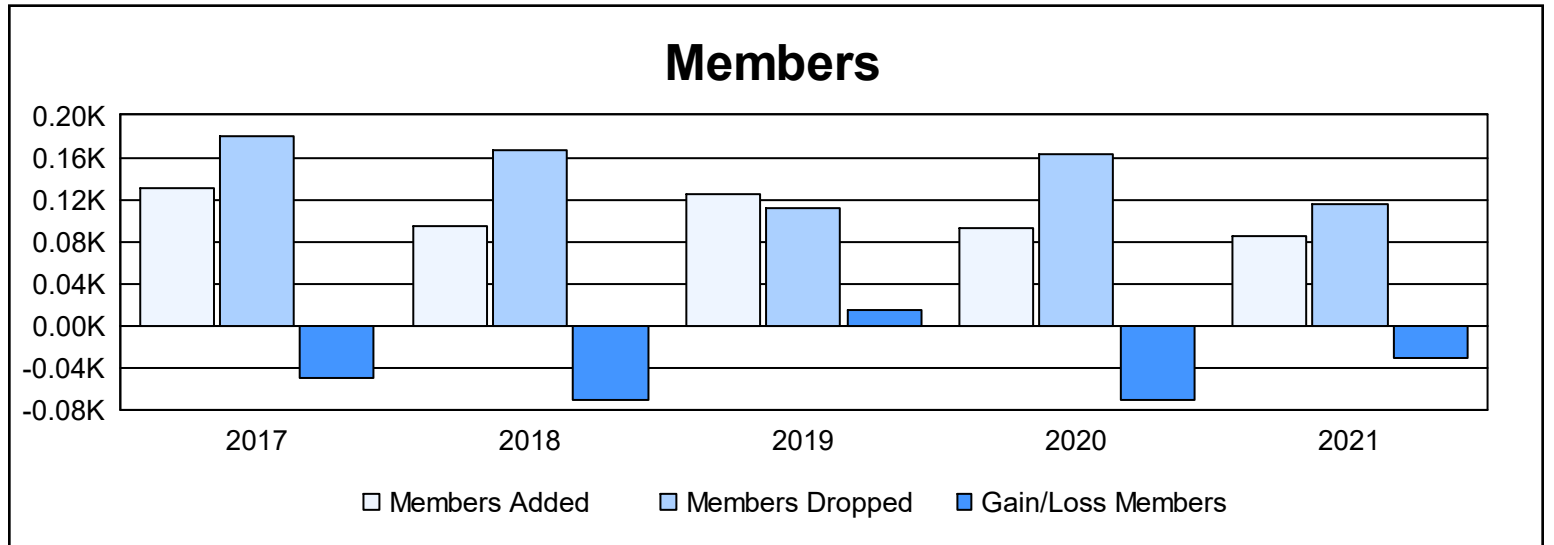

Year	New Clubs	Dropped Clubs	Gain/ Loss Clubs	New Members	Charter Members	Reinstate Members	Transfer Members	Total Member Added	Total Members Dropped	Gain/ Loss Members
2016-2017	0	2	-2	124	0	2	5	131	180	-49
2017-2018	0	2	-2	84	0	8	3	95	166	-71
2018-2019	0	0	0	117	0	3	5	125	111	14
2019-2020	0	2	-2	61	1	14	16	92	163	-71
2020-2021	1	1	0	46	27	8	4	85	115	-30
<b>Average</b>	<b>0</b>	<b>1</b>	<b>-1</b>	<b>86</b>	<b>6</b>	<b>7</b>	<b>7</b>	<b>106</b>	<b>147</b>	<b>-41</b>

### Membership Composition June 2021 Cumulative